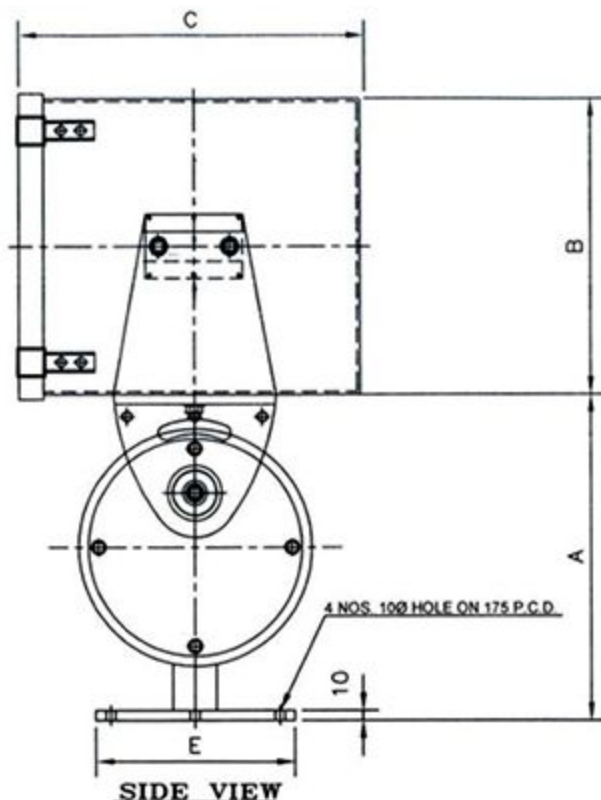

SIDE VIEW

CAT. No.	A	B	C	D	E	Weight (Approx)
1103 1000 W	330	330	350	345	205	23 Kgs.
1103/LE 200 W	330	330	350	345	205	26 Kgs.
1203 2000 W	330	380	350	395	205	25 Kgs.
1203/LE 300 W	330	380	350	395	205	28 Kgs.