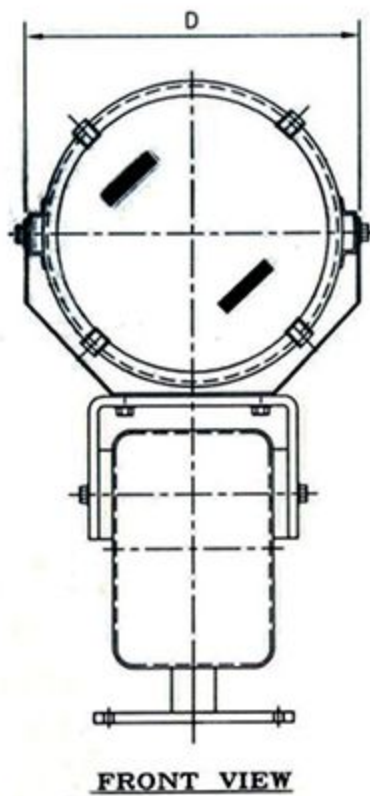

Catalogue No.	1103	1103/LE	1203	1203/LE
Search Light	Remote Operated	Remote Operated	Remote Operated	Remote Operated
Sourcing lamp	Helogen	LED	Helogen	LED
Lamp Watt	1000 W	200 W	2000 W	300 W
Lamp Voltage	240 V	240 V	240 V	240 V
Search Light Enclosure	Aluminum Sheet	Aluminum Sheet	Aluminum Sheet	Aluminum Sheet
Relector	Mirror polished glass	Lenses	Mirror polished glass	Lenses
Range ( Approx )	600 - 800 Mts	600 - 800 Mts	800 -1200 Mts	800 -1200 Mts
Control Box Enclosure	Die cast Aluminum	Die cast Aluminum	Die cast Aluminum	Die cast Aluminum
Remote Enclosure	ABS	ABS	ABS	ABS
Forward / Reverse Movement	Yes	Yes	Yes	Yes
Vertical Movement	Yes	Yes	Yes	Yes
Indicator Power	Yes	Yes	Yes	Yes
Wire from Remote to Search Light	Based on user Requirements	Based on user Requirements	Based on user Requirements	Based on user Requirements
Connector type	Junction Box	Junction Box	Junction Box	Junction Box
Housing Material	Aluminium	Aluminium	Aluminium	Aluminium
Weight (App)	23 Kgs.	26 Kgs.	25 Kgs.	28 Kgs.